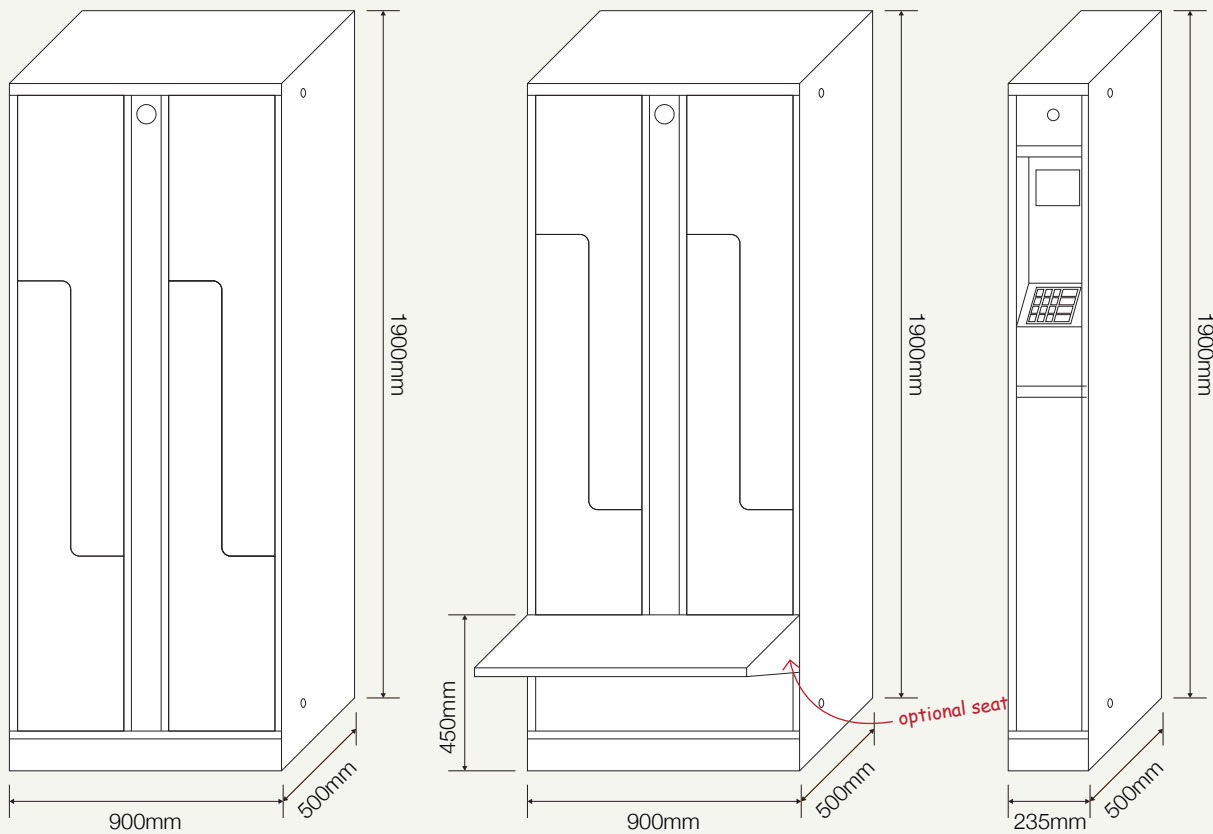

Electronic keyless entry eliminates maintenance.

The unique space saving locker design doubles the number of full length lockers that fit in a space.

Locker dimensions

Type	Height	Width	Depth
Twin locker	1800	300-400	500
Control module	1800	300	500
Optional seat	450	~	300