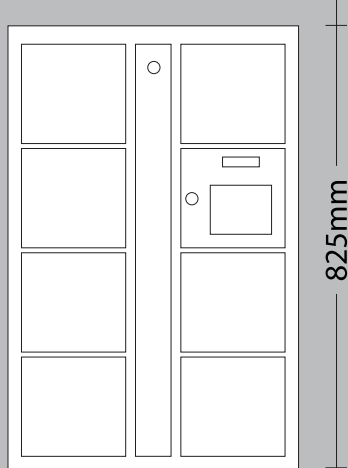

- User friendly
- Electronic keyless operation
- Operating instructions are displayed on screen
- 4-digit Pin-code operation
- Lockers accommodate multiple shifts
- Lockers are wall-mounted and do not take up floor space
- Available with corporate colours and logo

FLEXIBLE INSTALLATION OPTIONS

MEASUREMENT SPECIFICATIONS

Height	Width	Depth
<b>OVERALL DIMENSION</b>		
1650mm	540mm	300mm
<b>LOCKER DIMENSION</b>		
170mm	185mm	275mm

A U S T R A L A S I A

Lockers Australasia Pty Ltd ABN 51 074 452 770  
 Unit 10, 56 Wirraway Drive, Port Melbourne, Victoria Australia 3207  
 Phone: +61 3 9481 8614 Fax: +61 3 9486 9948  
 Email: sales@lockers.com.au Website: www.lockers.com.au