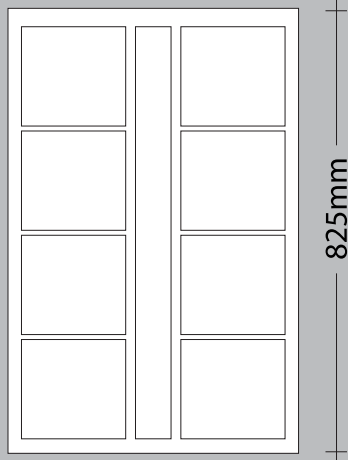

- User friendly
- Electronic keyless operation
- Operating instructions are displayed on screen
- 4-digit Pin-code operation
- Lockers accommodate multiple shifts
- Lockers are wall-mounted and do not take up floor space
- Available with corporate colours and logo

FLEXIBLE INSTALLATION OPTIONS

MEASUREMENT SPECIFICATIONS

Height	Width	Depth
<b>OVERALL DIMENSION</b>		
1650mm	540mm	300mm
<b>LOCKER DIMENSION</b>		
170mm	185mm	275mm

A U S T R A L A S I A

Lockers Australasia Pty Ltd ABN 51 074 452 770  
 Unit 10, 56 Wirraway Drive, Port Melbourne, Victoria Australia 3207  
 Phone: +61 3 9481 8614 Fax: +61 3 9486 9948  
 Email: sales@lockers.com.au Website: www.lockers.com.au