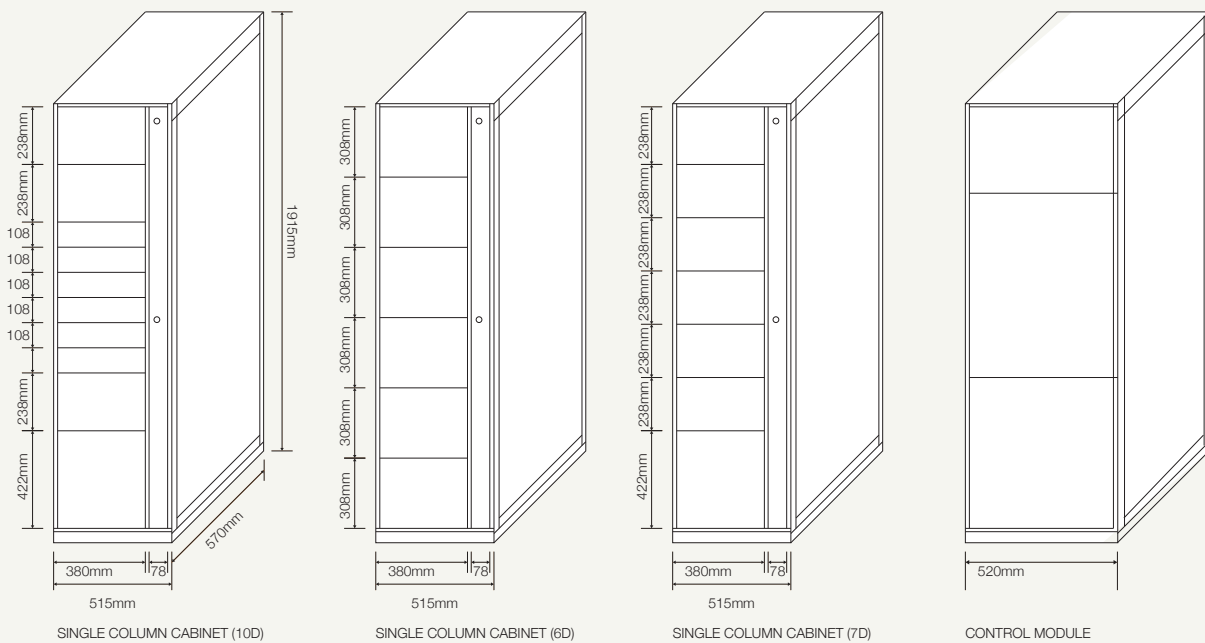

Parcel Locker can be expanded to use multiple cabinet configurations to suit the site requirements.

Parcel Locker Dimensions

	Height	Width	Depth
10D Single Column Cabinet (10 lockers)	1915mm	515mm	570mm
x1 Large door	422mm	380mm	-
x3 Medium doors	238mm	380mm	-
x6 Small doors	108mm	380mm	-
7D Single Column Cabinet (7 lockers)	1915mm	515mm	570mm
x1 Large door	422mm	380mm	-
x6 Medium doors	238mm	380mm	-
6D Single Column Cabinet (6 lockers)	1915mm	515mm	570mm
x6 Doors	308mm	380mm	-