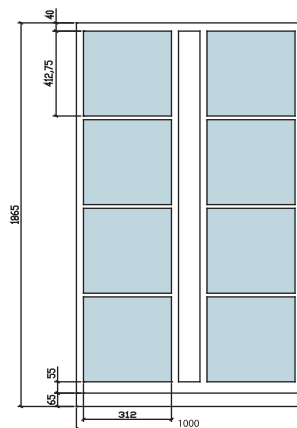

Control Module

Type D4  
(4 lockers)

Type D6  
(6 lockers)

Type D8  
(8 lockers)

Dimensions (mm)	Control Module	Type D4 (4 lockers)	Type D6 (6 lockers)	Type D8 (8 lockers)
Frame Height	1865	1,865	1,865	1,865
Frame Width	235	1000	1000	1000
Frame Depth	450	600	600	600
Door Opening	---	840 x 400	550 x 400	410 x 400

Type D10  
(10 lockers)

Type D12  
(12 lockers)

Type D16  
(16 lockers)  
including controller

Dimensions (mm)	Type D10 (10 lockers)	Type D12 (12 lockers)	Type D16 (16 lockers) including controller
Frame Height	1,865	1,865	1,830
Frame Width	1000	1000	900
Frame Depth	600	600	450
Door Opening	325 x 400	275 x 400	195 x 300