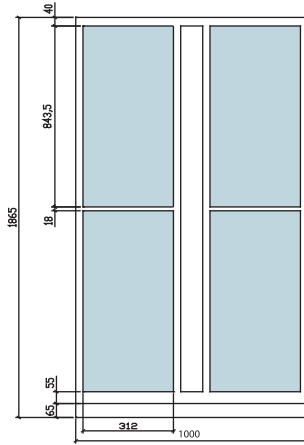

Control Module

Type D4  
(4 lockers)

Type D6  
(6 lockers)

Type D8  
(8 lockers)

Dimensions (mm)	Control Module	Type D4 (4 lockers)	Type D6 (6 lockers)	Type D8 (8 lockers)
Frame Height	1865	1,865	1,865	1,865
Frame Width	235	1000	1000	1000
Frame Depth	450	600	600	600
Door Opening	---	840 x 400	550 x 400	410 x 400

Type D10  
(10 lockers)

Type D12  
(12 lockers)

Type D16  
(16 lockers)  
including controller

Dimensions (mm)	Type D10 (10 lockers)	Type D12 (12 lockers)	Type D16 (16 lockers) including controller
Frame Height	1,865	1,865	1,830
Frame Width	1000	1000	900
Frame Depth	600	600	450
Door Opening	325 x 400	275 x 400	195 x 300