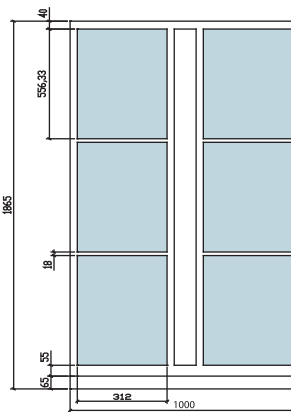

Control Module

Type D4  
(4 lockers)

Type D6  
(6 lockers)

Type D8  
(8 lockers)

Dimensions (mm)	Control Module	Type D4 (4 lockers)	Type D6 (6 lockers)	Type D8 (8 lockers)
Frame Height	1865	1,865	1,865	1,865
Frame Width	235	1000	1000	1000
Frame Depth	450	600	600	600
Door Opening	---	840 x 400	550 x 400	410 x 400

Type D10  
(10 lockers)

Type D12  
(12 lockers)

Type D16  
(16 lockers)  
including controller

Dimensions (mm)	Type D10 (10 lockers)	Type D12 (12 lockers)	Type D16 (16 lockers) including controller
Frame Height	1,865	1,865	1,830
Frame Width	1000	1000	900
Frame Depth	600	600	450
Door Opening	325 x 400	275 x 400	195 x 300