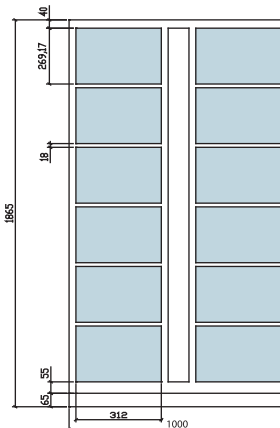

Control Module

Type D4  
(4 lockers)

Type D6  
(6 lockers)

Type D8  
(8 lockers)

Dimensions (mm)	Control Module	Type D4 (4 lockers)	Type D6 (6 lockers)	Type D8 (8 lockers)
Frame Height	1865	1,865	1,865	1,865
Frame Width	235	1000	1000	1000
Frame Depth	450	600	600	600
Door Opening	---	840 x 400	550 x 400	410 x 400

Type D10  
(10 lockers)

Type D12  
(12 lockers)

Type D16  
(16 lockers)  
including controller

Dimensions (mm)	Type D10 (10 lockers)	Type D12 (12 lockers)	Type D16 (16 lockers) including controller
Frame Height	1,865	1,865	1,830
Frame Width	1000	1000	900
Frame Depth	600	600	450
Door Opening	325 x 400	275 x 400	195 x 300