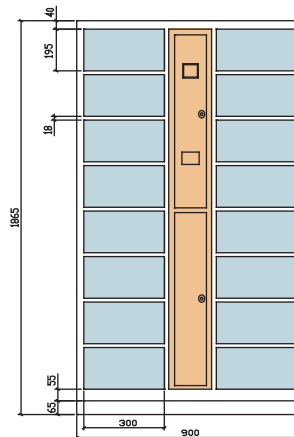

Control Module

Type D4  
(4 lockers)

Type D6  
(6 lockers)

Type D8  
(8 lockers)

Dimensions (mm)	Control Module	Type D4 (4 lockers)	Type D6 (6 lockers)	Type D8 (8 lockers)
Frame Height	1865	1,865	1,865	1,865
Frame Width	235	1000	1000	1000
Frame Depth	450	600	600	600
Door Opening	---	840 x 400	550 x 400	410 x 400

Type D10  
(10 lockers)

Type D12  
(12 lockers)

Type D16  
(16 lockers)  
including controller

Dimensions (mm)	Type D10 (10 lockers)	Type D12 (12 lockers)	Type D16 (16 lockers) including controller
Frame Height	1,865	1,865	1,830
Frame Width	1000	1000	900
Frame Depth	600	600	450
Door Opening	325 x 400	275 x 400	195 x 300