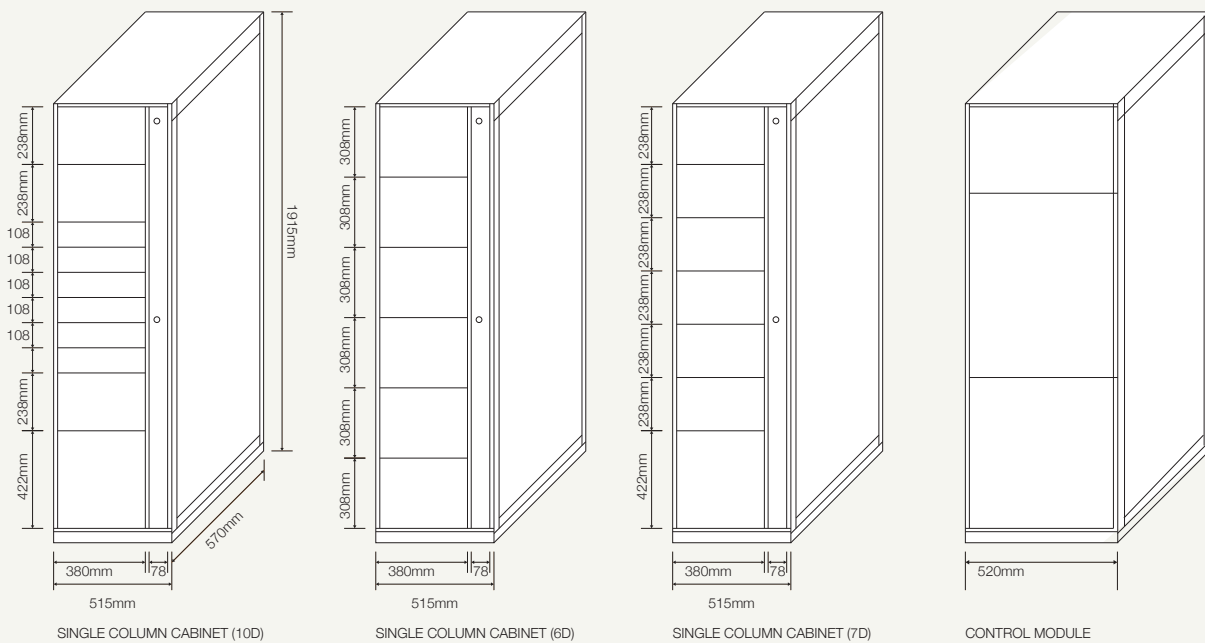

### Parcel Locker Dimensions

	Height	Width	Depth
<b>10D Single Column Cabinet (10 lockers)</b>	<b>1915mm</b>	<b>515mm</b>	<b>570mm</b>
x1 Large door	422mm	380mm	-
x3 Medium doors	238mm	380mm	-
x6 Small doors	108mm	380mm	-
<b>7D Single Column Cabinet (7 lockers)</b>	<b>1915mm</b>	<b>515mm</b>	<b>570mm</b>
x1 Large door	422mm	380mm	-
x6 Medium doors	238mm	380mm	-
<b>6D Single Column Cabinet (6 lockers)</b>	<b>1915mm</b>	<b>515mm</b>	<b>570mm</b>
x6 Doors	308mm	380mm	-